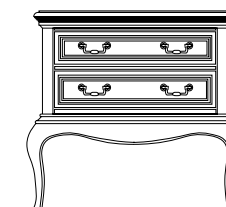

864-90-396 Low Post Bed, 6/6 King
81 1/2W x 87D x 60H (207 x 221 x 152 cm)
Consists of:
864-90-397 6/6 Low Post Headboard 82 1/2W x 4D x 60H (210 x 10 x 152 cm)
864-90-398 6/6 Low Post Footboard 82 1/2W x 4D x 40H (210 x 10 x 102 cm)
864-90-399 6/6 Low Post Rails w/CSS 82W x 2D x 7H (208 x 5 x 18 cm)

864-90-317 Bachelor Chest
Two drawers
37 1/4W x 21 1/4D x 34 1/4H (95 x 54 x 87 cm)