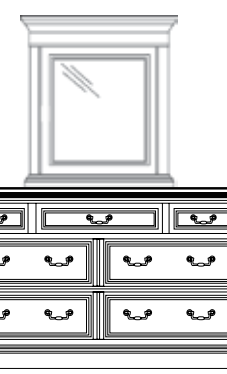

864-90-005 Jewelry Mirror
Mirror opens to reveal felt-lined interior with ring storage and necklace hooks.
33W x 5D x 36H (84 x 13 x 91 cm)
864-90-002 Double Dresser
Seven Drawers
66 1/16W x 19D x 38 1/16H (168 x 48 x 97 cm)