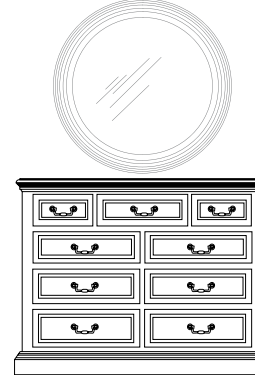

864-90-266 Panel Bed, 6/6 King
85 3/4W x 90D x 56H (218 x 229 x 142 cm)
Consists of:
864-90-267 6/6 Panel Headboard 85 3/4W x 4D x 56H (218 x 10 x 142 cm)
864-90-268 6/6 Panel Footboard 85 3/4W x 4D x 27H (218 x 10 x 69 cm)
864-90-269 6/6 Panel Rails w/CSS 82W x 1D x 8H (208 x 3 x 20 cm)

864-90-007 Round Mirror
38" Diameter (97 cm)
864-90-011 Mule Chest
Nine drawers
54W x 19D x 42H (137 x 48 x 107 cm)