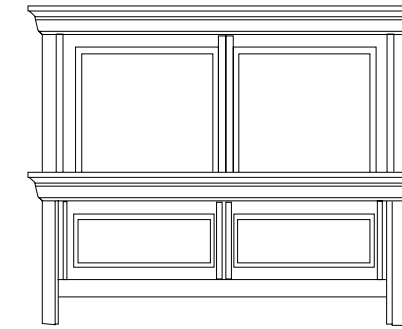

864-90-240 Panel Bed, 5/0 Queen
70W x 90D x 56H (178 x 229 x 142 cm)
Consists of:
864-90-241 5/0 Panel Headboard 69 3/8W x 4D x 56H (176 x 10 x 142 cm)
864-90-242 5/0 Panel Footboard 70W x 4D x 27 1/4H (178 x 10 x 69 cm)
864-90-243 5/0 Panel Rails w/CSS 82W x 1D x 7H (208 x 3 x 18 cm)