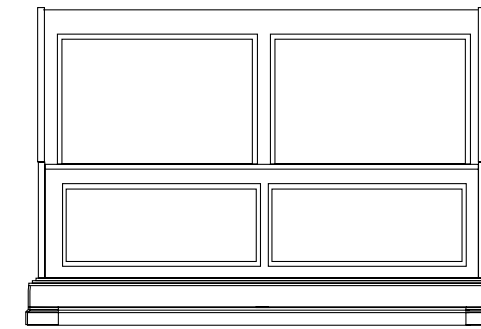

864-90-220 Sleigh Bed, 5/0 Queen
68 1/4W x 102 3/4D x 60 1/4H (173 x 261 x 153 cm)
Consists of:
864-90-221 5/0 Sleigh Headboard 68 1/4W x 18 1/4D x 60 1/4H (173 x 46 x 153 cm)
864-90-222 5/0 Sleigh Footboard 67 3/4W x 7D x 33 3/4H (172 x 18 x 86 cm)
864-90-223 5/0 Sleigh Rails w/CSS 78W x 3 1/2D x 11 1/2H (198 x 9 x 29 cm)