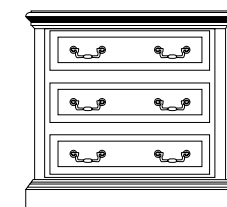

864-90-396 Low Post Bed, 6/6 King
81 1/2W x 87D x 60H (207 x 221 x 152 cm)
Consists of:
864-90-397 6/6 Low Post Headboard 82 1/2W x 4D x 60H (210 x 10 x 152 cm)
864-90-398 6/6 Low Post Footboard 82 1/2W x 4D x 40H (210 x 10 x 102 cm)
864-90-399 6/6 Low Post Rails w/CSS 82W x 2D x 7H (208 x 5 x 18 cm)

864-90-017 Bachelor Chest
Three drawers
36W x 19D x 34H (91 x 48 x 86 cm)